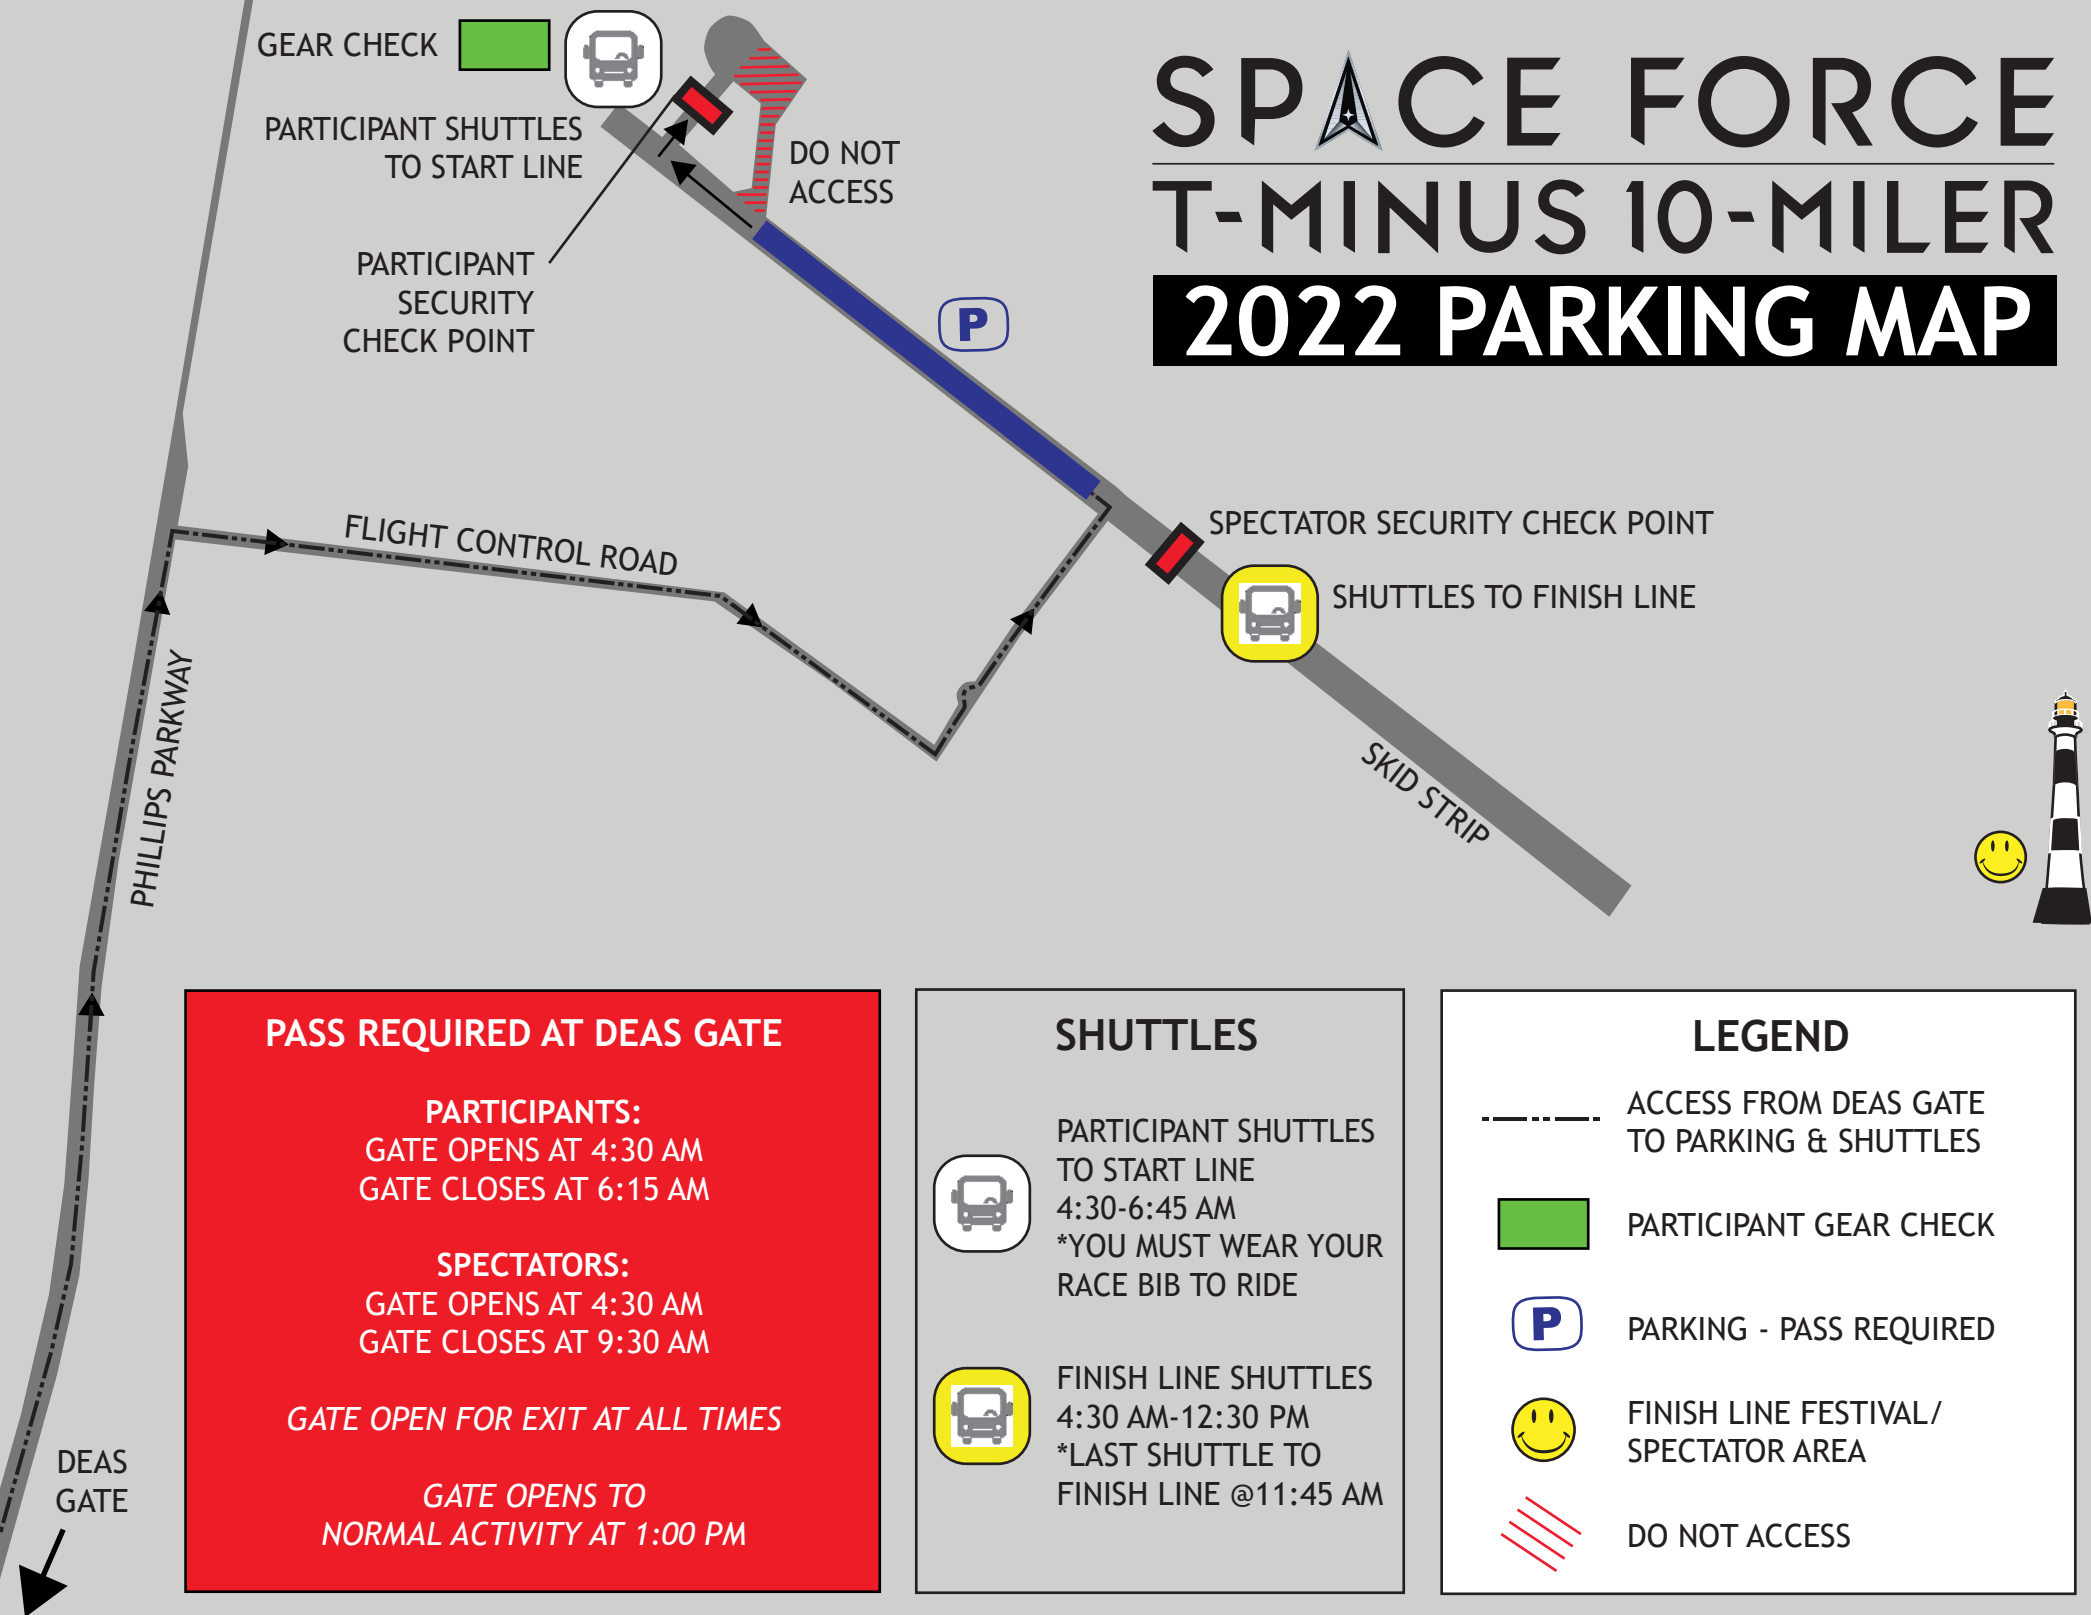

SPACE FORCE T-MINUS 10-MILER 2022 PARKING MAP

PASS REQUIRED AT DEAS GATE

PARTICIPANTS:
GATE OPENS AT 4:30 AM
GATE CLOSES AT 6:15 AM

SPECTATORS:
GATE OPENS AT 4:30 AM
GATE CLOSES AT 9:30 AM

GATE OPEN FOR EXIT AT ALL TIMES

GATE OPENS TO NORMAL ACTIVITY AT 1:00 PM

SHUTTLES

 PARTICIPANT SHUTTLES TO START LINE
4:30-6:45 AM
*YOU MUST WEAR YOUR RACE BIB TO RIDE

 FINISH LINE SHUTTLES
4:30 AM-12:30 PM
*LAST SHUTTLE TO FINISH LINE @11:45 AM

LEGEND

 ACCESS FROM DEAS GATE TO PARKING & SHUTTLES

 PARTICIPANT GEAR CHECK

 PARKING - PASS REQUIRED

 FINISH LINE FESTIVAL / SPECTATOR AREA

 DO NOT ACCESS